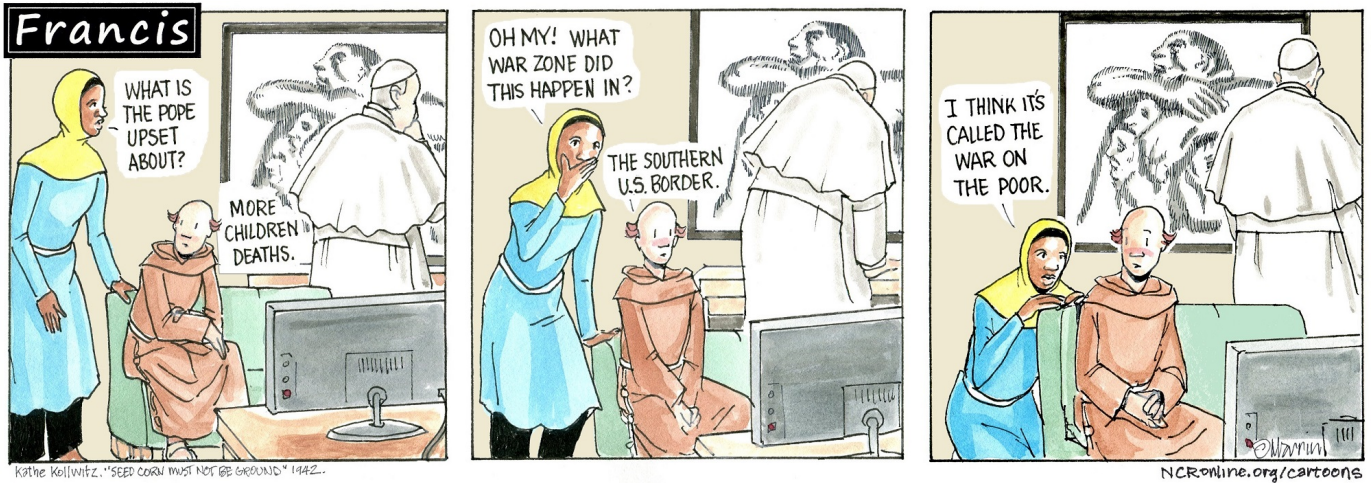

[Opinion](#)

[Vatican](#)

[Francis, the comic strip](#)

Kathe Kollwitz "SEED CORN MUST NOT BE GROUND" 1942.

by Pat Marrin

[View Author Profile](#)

patrickjmarrin@gmail.com.

[Join the Conversation](#)

Send your thoughts to *Letters to the Editor*. [Learn more](#)

[For more Francis cartoons, click here.](#)

(Click the image to enlarge.)

Editor's note: We can send you a biweekly email alert with content from *The Francis Chronicles*. Follow the directions on our [email alert sign up page](#).