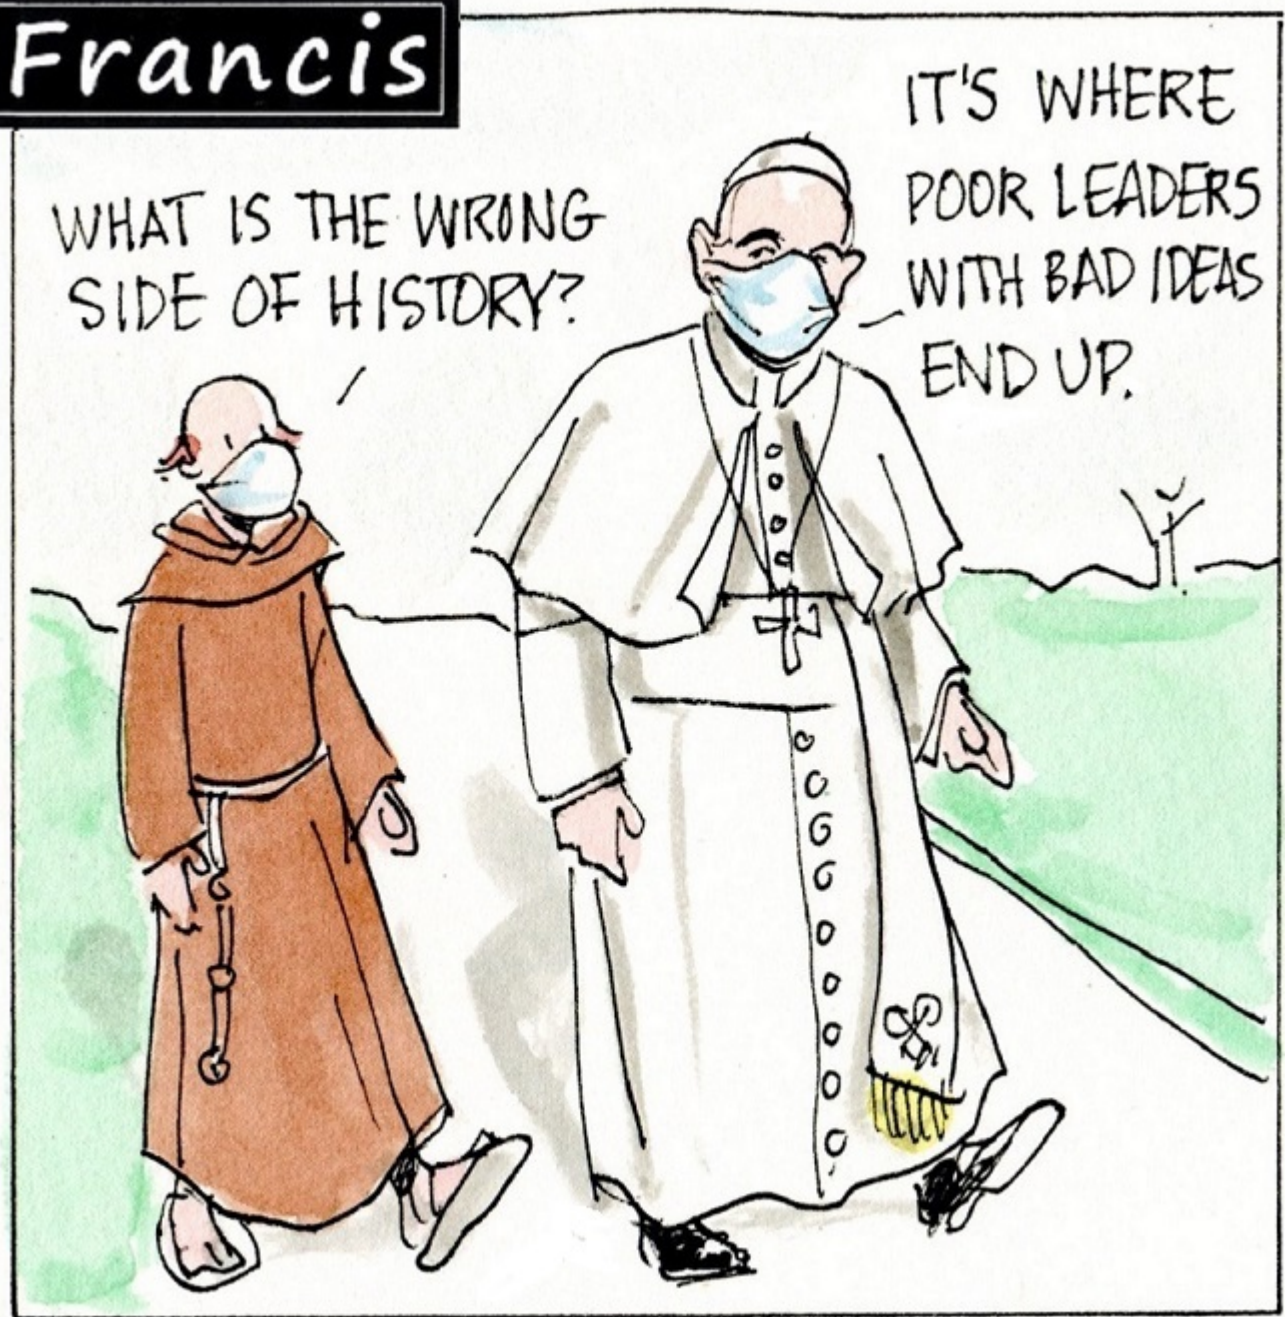

[Opinion](#)

[News](#)

[Francis, the comic strip](#)

# Francis

WHAT IS THE WRONG  
SIDE OF HISTORY?

IT'S WHERE  
POOR LEADERS  
WITH BAD IDEAS  
END UP.

by Pat Marrin

[View Author Profile](#)

[patrickjmarrin@gmail.com](mailto:patrickjmarrin@gmail.com)